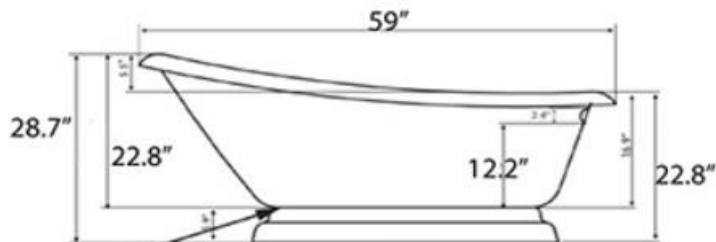

QUALITY
ICS
BATHS

Acrylic / Solid Surface / Acrylic Construction

57" Single Slipper Claw Foot or Pedestal

57" x 29.5" x 28" high

128 Lbs. Tub Only

41 Gal Fill to Overflow

57 Single Slipper

T Type

Victorian

59" Single Slipper Claw Foot or Pedestal

59" x 30" x 29" high

131 Lbs. Tub Only

44 Gal. Fill to Overflow

59 Single Slipper Pedestal

www.ICSqualitybaths.com

QUALITY
ICS
BATHS

Acrylic / Solid Surface / Acrylic Construction

67" Single Slipper CF or Pedestal

67" x 31" x 31" high

58 Gal. Fill to Overflow

144 Lbs. Tub Only

T Type

Victorian

73" Single Slipper CF or Pedestal

73" x 31.5" x 31" high

160 Lbs Tub Only

66 Gal. Fill to Overflow

www.ICSqualitybaths.com