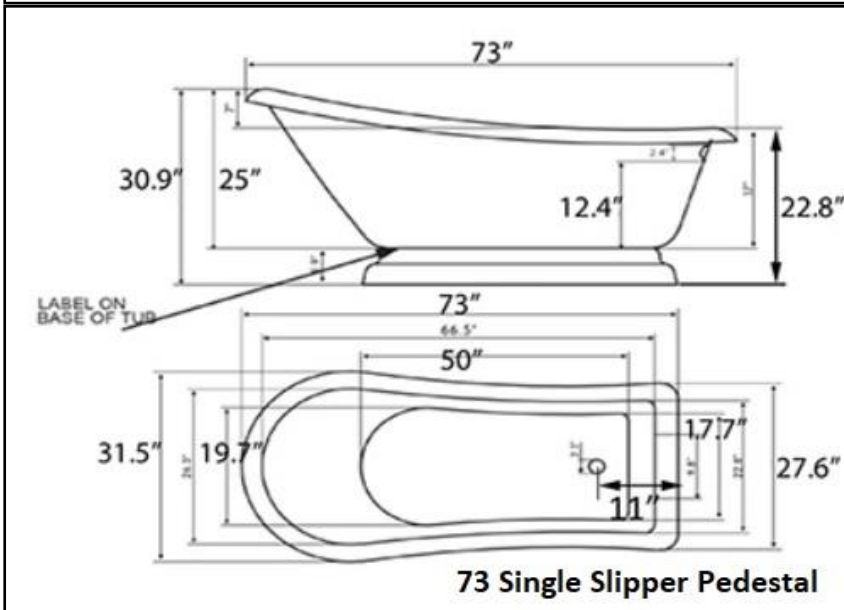

QUALITY
ICS
BATHS

Acrylic / Solid Surface / Acrylic Construction

57" Single Slipper Claw Foot or Pedestal

57" x 29.5" x 28" high

128 Lbs. Tub Only

41 Gal Fill to Overflow

57 Single Slipper

T Type

Victorian

59" Single Slipper Claw Foot or Pedestal

59" x 30" x 29" high

131 Lbs. Tub Only

44 Gal. Fill to Overflow

59 Single Slipper Pedestal

www.ICSqualitybaths.com

QUALITY
ICS
BATHS

Acrylic / Solid Surface / Acrylic Construction

67" Single Slipper CF or Pedestal

67" x 31" x 31" high

58 Gal. Fill to Overflow

144 Lbs. Tub Only

T Type

Victorian

73" Single Slipper CF or Pedestal

73" x 31.5" x 31" high

160 Lbs Tub Only

66 Gal. Fill to Overflow

www.ICSqualitybaths.com