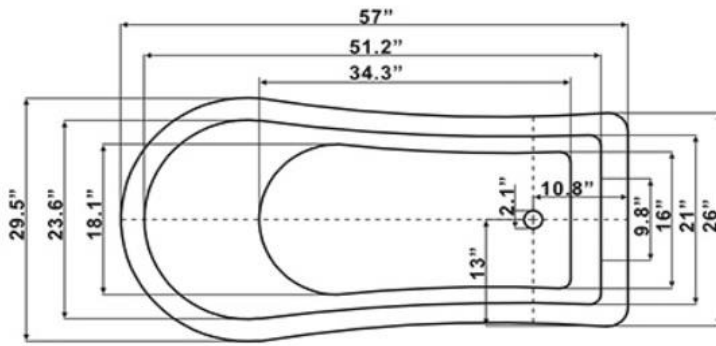

QUALITY
ICS
BATHS

Acrylic / Solid Surface / Acrylic Construction

57" Single Slipper Claw Foot or Pedestal

57" x 29.5" x 28" high

128 Lbs. Tub Only

41 Gal Fill to Overflow

57 Single Slipper

T Type

Victorian

59" Single Slipper Claw Foot or Pedestal

59" x 30" x 29" high

131 Lbs. Tub Only

44 Gal. Fill to Overflow

59 Single Slipper Pedestal

www.ICSqualitybaths.com

QUALITY
ICS
BATHS

Acrylic / Solid Surface / Acrylic Construction

67" Single Slipper CF or Pedestal

67" x 31" x 31" high

58 Gal. Fill to Overflow

144 Lbs. Tub Only

T Type

Victorian

73" Single Slipper CF or Pedestal

73" x 31.5" x 31" high

160 Lbs Tub Only

66 Gal. Fill to Overflow

www.ICSqualitybaths.com