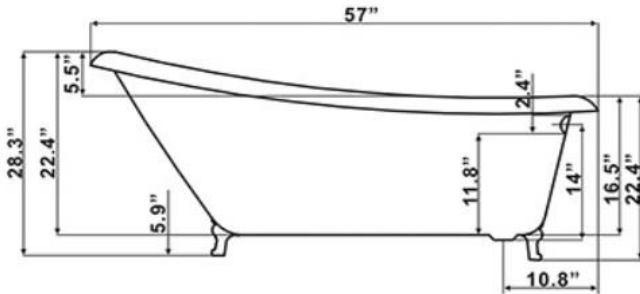

QUALITY
ICS
BATHS

Acrylic / Solid Surface / Acrylic Construction

57" Single Slipper Claw Foot or Pedestal

57" x 29.5" x 28" high

128 Lbs. Tub Only

41 Gal Fill to Overflow

57 Single Slipper

T Type

Victorian

59" Single Slipper Claw Foot or Pedestal

59" x 30" x 29" high

131 Lbs. Tub Only

44 Gal. Fill to Overflow

59 Single Slipper Pedestal

www.ICSqualitybaths.com

QUALITY
ICS
BATHS

Acrylic / Solid Surface / Acrylic Construction

67" Single Slipper CF or Pedestal

67" x 31" x 31" high

58 Gal. Fill to Overflow

144 Lbs. Tub Only

T Type

Victorian

73" Single Slipper CF or Pedestal

73" x 31.5" x 31" high

160 Lbs Tub Only

66 Gal. Fill to Overflow

www.ICSqualitybaths.com