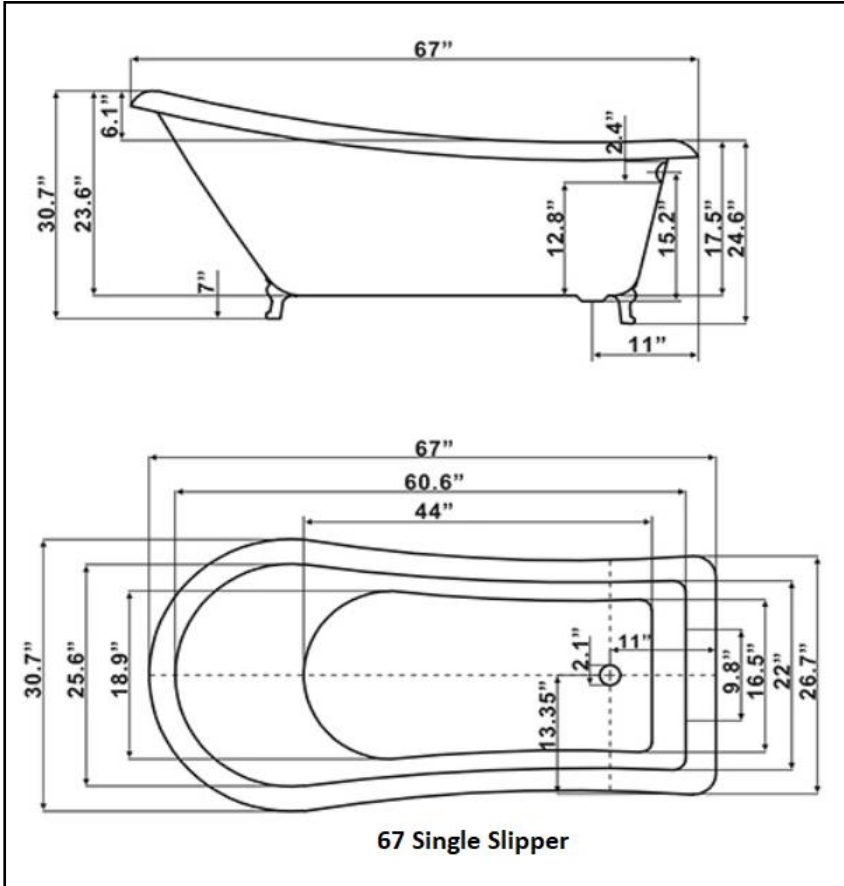

QUALITY
ICS
BATHS

Acrylic / Solid Surface / Acrylic Construction

57" Single Slipper Claw Foot or Pedestal

57" x 29.5" x 28" high

128 Lbs. Tub Only

41 Gal Fill to Overflow

57 Single Slipper

T Type

Victorian

59" Single Slipper Claw Foot or Pedestal

59" x 30" x 29" high

131 Lbs. Tub Only

44 Gal. Fill to Overflow

59 Single Slipper Pedestal

www.ICSqualitybaths.com

QUALITY
ICS
BATHS

Acrylic / Solid Surface / Acrylic Construction

67" Single Slipper CF or Pedestal

67" x 31" x 31" high

58 Gal. Fill to Overflow

144 Lbs. Tub Only

T Type

Victorian

73" Single Slipper CF or Pedestal

73" x 31.5" x 31" high

160 Lbs Tub Only

66 Gal. Fill to Overflow

www.ICSqualitybaths.com