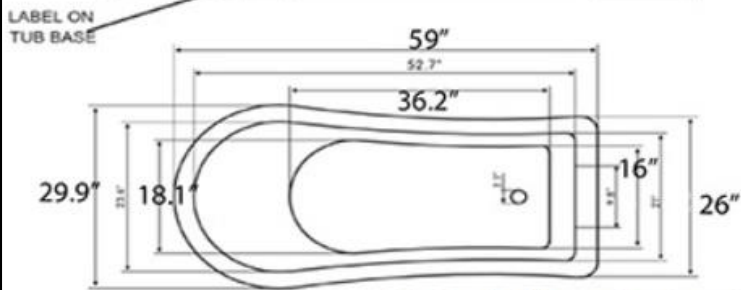

QUALITY
ICS
BATHS

Acrylic / Solid Surface / Acrylic Construction

57" Single Slipper Claw Foot or Pedestal

57" x 29.5" x 28" high

128 Lbs. Tub Only

41 Gal Fill to Overflow

57 Single Slipper

T Type

Victorian

59" Single Slipper Claw Foot or Pedestal

59" x 30" x 29" high

131 Lbs. Tub Only

44 Gal. Fill to Overflow

59 Single Slipper Pedestal

www.ICSqualitybaths.com

QUALITY
ICS
BATHS

Acrylic / Solid Surface / Acrylic Construction

67" Single Slipper CF or Pedestal

67" x 31" x 31" high

58 Gal. Fill to Overflow

144 Lbs. Tub Only

T Type

Victorian

73" Single Slipper CF or Pedestal

73" x 31.5" x 31" high

160 Lbs Tub Only

66 Gal. Fill to Overflow

www.ICSqualitybaths.com